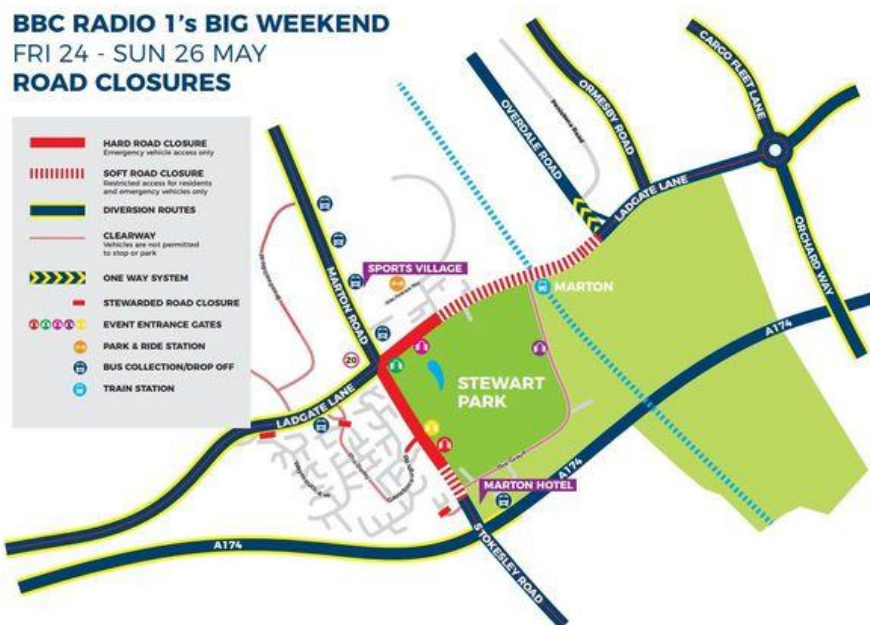

Headteacher: Mr D Gamble Address: Carlbury Avenue, Acklam, Middlesbrough TS5 8SQ

Tel: (01642) 813938 Email: awcontact@acklamwhin.co.uk www.Acklamwhin.co.uk

/Acklamwhin @acklamwhin

21st May 2019

Dear Parents and Carers,

As you will be aware this coming weekend will see Radio 1's Big Weekend descend on Stewart Park. As part of the preparations for the event, roads are being closed around the park on Friday from 9.30am. Whilst we are not directly affected by the road closures, we have been warned that parents may experience traffic congestion getting to school for 3.15pm to pick up at the end of the school day.

In an attempt to support our parents and minimize disruption in the area, we will be operating an optional early pick up system in school from 2pm on Friday afternoon. **Any parents who may be affected by the road closures and disruption will be able to pick up their children from their classroom door (or via the school office for Y3) from 2pm.** School will remain open as normal until 3.15pm and Parkway will operate as usual. I hope this arrangement will be helpful, at what could be quite a busy time in our area.

I've attached a map of the closures below and if you have been lucky enough to get tickets for the weekend, have a wonderful time and a fantastic half term.

Yours faithfully,

Mr D Gamble
Head Teacher